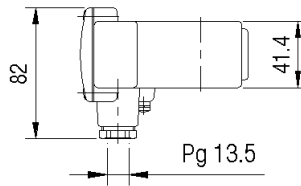

TMEx35		
Voltage	Order code	Power
230 VAC/DC	290100	10 W
115 VAC/DC	290106	10 W
48 VAC/DC	290102	10 W
24 VAC/DC	290103	10 W

**Ex II 2 G EEx me II T4
SIQ 04 ATEX 187X**

TMEx40		
Voltage	Order code	Power
230 VAC/DC	290110	22 W
115 VAC/DC	290116	22 W
48 VAC/DC	290112	22 W
24 VAC/DC	290113	22 W