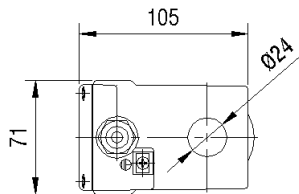

TMEx35		
Voltage	Order code	Power
230 VAC/DC	290100	10 W
115 VAC/DC	290106	10 W
48 VAC/DC	290102	10 W
24 VAC/DC	290103	10 W

**Ex II 2 G EEx me II T4
SIQ 04 ATEX 187X**

TMEx40		
Voltage	Order code	Power
230 VAC/DC	290110	22 W
115 VAC/DC	290116	22 W
48 VAC/DC	290112	22 W
24 VAC/DC	290113	22 W