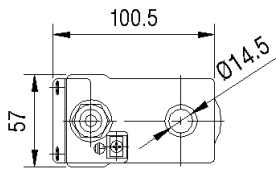

TMEx35		
Voltage	Order code	Power
230 VAC/DC	290100	10 W
115 VAC/DC	290106	10 W
48 VAC/DC	290102	10 W
24 VAC/DC	290103	10 W

**Ex II 2 G EEx me II T4
SIQ 04 ATEX 187X**

TMEx40		
Voltage	Order code	Power
230 VAC/DC	290110	22 W
115 VAC/DC	290116	22 W
48 VAC/DC	290112	22 W
24 VAC/DC	290113	22 W