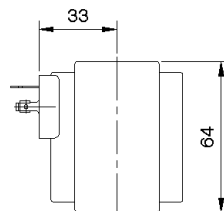

	TM25		TM25/S	
	Standard power		Low power – Low heating	
Voltage	Order code	Power	Order code	Power
230 VAC	296104	6 W	296105	4 W
115 VAC	296601	6 W	-	-
48 VAC	296201	6 W	296203	4 W
24 VAC	296301	6 W	296303	4 W
24 VDC	296400	6 W	296403	5 W
12 VDC	296501	9 W	296505	5 W

	TM30		TM30/S	
	Standard power		Low power – Low heating	
Voltage	Order code	Power	Order code	Power
230 VAC	295102	10 W	295104	7 W
115 VAC	295600	10 W	-	-
48 VAC	295200	10 W	295210	7 W
24 VAC	295300	10 W	295303	7 W
24 VDC	295401	10 W	295403	7 W
12 VDC	295500	10 W	-	-
380 VAC	-	-	295710	7 W

	TM35		TM35/S	
	Standard power		Low power – Low heating	
Voltage	Order code	Power	Order code	Power
230 VAC	297100	16 W	297102	8 W
115 VAC	297600	16 W	297602	8 W
48 VAC	297202	16 W	-	-
24 VAC	297300	16 W	297302	8 W
24 VDC	297400	18 W	297410	12 W
12 VDC	297500	18 W	297502	9 W
380 VAC	297710	16 W	-	-

	TM40		TM40/S	
	Standard power		Low power – Low heating	
Voltage	Order code	Power	Order code	Power
200 VDC	298009	22 W	298012	11 W
24 VDC	298042	22 W	-	-

TMEx35		
Voltage	Order code	Power
230 VAC/DC	290100	10 W
115 VAC/DC	290106	10 W
48 VAC/DC	290102	10 W
24 VAC/DC	290103	10 W