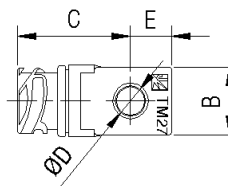

Voltage	TM25b		TM30b	
	Order code	Power	Order code	Power
24 VDC	296860	6 W	295860	10 W
12 VDC	296870	6 W	295870	10 W

DIN 72585

Type	A	B	C	D	E
TM25b	33.6	24	41	10	15
TM30b	40	30	44	14.5	19

Coil sealing sets for use in humid environment