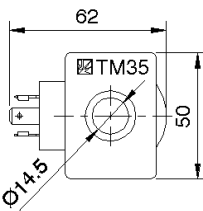

	TM25		TM25/S	
	Standard power		Low power – Low heating	
Voltage	Order code	Power	Order code	Power
230 VAC	296104	6 W	296105	4 W
115 VAC	296601	6 W	-	-
48 VAC	296201	6 W	296203	4 W
24 VAC	296301	6 W	296303	4 W
24 VDC	296400	6 W	296403	5 W
12 VDC	296501	9 W	296505	5 W

	TM30		TM30/S	
	Standard power		Low power – Low heating	
Voltage	Order code	Power	Order code	Power
230 VAC	295102	10 W	295104	7 W
115 VAC	295600	10 W	-	-
48 VAC	295200	10 W	295210	7 W
24 VAC	295300	10 W	295303	7 W
24 VDC	295401	10 W	295403	7 W
12 VDC	295500	10 W	-	-
380 VAC	-	-	295710	7 W

	TM35		TM35/S	
	Standard power		Low power – Low heating	
Voltage	Order code	Power	Order code	Power
230 VAC	297100	16 W	297102	8 W
115 VAC	297600	16 W	297602	8 W
48 VAC	297202	16 W	-	-
24 VAC	297300	16 W	297302	8 W
24 VDC	297400	18 W	297410	12 W
12 VDC	297500	18 W	297502	9 W
380 VAC	297710	16 W	-	-