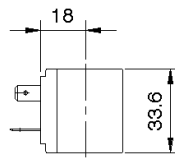

	TM25		TM25/S	
	Standard power		Low power – Low heating	
Voltage	Order code	Power	Order code	Power
230 VAC	296104	6 W	296105	4 W
115 VAC	296601	6 W	-	-
48 VAC	296201	6 W	296203	4 W
24 VAC	296301	6 W	296303	4 W
24 VDC	296400	6 W	296403	5 W
12 VDC	296501	9 W	296505	5 W

	TM30		TM30/S	
	Standard power		Low power – Low heating	
Voltage	Order code	Power	Order code	Power
230 VAC	295102	10 W	295104	7 W
115 VAC	295600	10 W	-	-
48 VAC	295200	10 W	295210	7 W
24 VAC	295300	10 W	295303	7 W
24 VDC	295401	10 W	295403	7 W
12 VDC	295500	10 W	-	-
380 VAC	-	-	295710	7 W

	TM35		TM35/S	
	Standard power		Low power – Low heating	
Voltage	Order code	Power	Order code	Power
230 VAC	297100	16 W	297102	8 W
115 VAC	297600	16 W	297602	8 W
48 VAC	297202	16 W	-	-
24 VAC	297300	16 W	297302	8 W
24 VDC	297400	18 W	297410	12 W
12 VDC	297500	18 W	297502	9 W
380 VAC	297710	16 W	-	-

	TM40		TM40/S	
	Standard power		Low power – Low heating	
Voltage	Order code	Power	Order code	Power
200 VDC	298009	22 W	298012	11 W
24 VDC	298042	22 W	-	-

TMEx35		
Voltage	Order code	Power
230 VAC/DC	290100	10 W
115 VAC/DC	290106	10 W
48 VAC/DC	290102	10 W
24 VAC/DC	290103	10 W