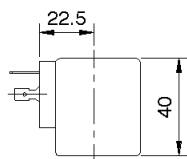

	TM25		TM25/S	
	Standard power		Low power – Low heating	
Voltage	Order code	Power	Order code	Power
230 VAC	296104	6 W	296105	4 W
115 VAC	296601	6 W	-	-
48 VAC	296201	6 W	296203	4 W
24 VAC	296301	6 W	296303	4 W
24 VDC	296400	6 W	296403	5 W
12 VDC	296501	9 W	296505	5 W

	TM30		TM30/S	
	Standard power		Low power – Low heating	
Voltage	Order code	Power	Order code	Power
230 VAC	295102	10 W	295104	7 W
115 VAC	295600	10 W	-	-
48 VAC	295200	10 W	295210	7 W
24 VAC	295300	10 W	295303	7 W
24 VDC	295401	10 W	295403	7 W
12 VDC	295500	10 W	-	-
380 VAC	-	-	295710	7 W

	TM35		TM35/S	
	Standard power		Low power – Low heating	
Voltage	Order code	Power	Order code	Power
230 VAC	297100	16 W	297102	8 W
115 VAC	297600	16 W	297602	8 W
48 VAC	297202	16 W	-	-
24 VAC	297300	16 W	297302	8 W
24 VDC	297400	18 W	297410	12 W
12 VDC	297500	18 W	297502	9 W
380 VAC	297710	16 W	-	-