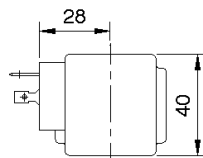

	TM25		TM25/S	
	Standard power		Low power – Low heating	
Voltage	Order code	Power	Order code	Power
230 VAC	296104	6 W	296105	4 W
115 VAC	296601	6 W	-	-
48 VAC	296201	6 W	296203	4 W
24 VAC	296301	6 W	296303	4 W
24 VDC	296400	6 W	296403	5 W
12 VDC	296501	9 W	296505	5 W

	TM30		TM30/S	
	Standard power		Low power – Low heating	
Voltage	Order code	Power	Order code	Power
230 VAC	295102	10 W	295104	7 W
115 VAC	295600	10 W	-	-
48 VAC	295200	10 W	295210	7 W
24 VAC	295300	10 W	295303	7 W
24 VDC	295401	10 W	295403	7 W
12 VDC	295500	10 W	-	-
380 VAC	-	-	295710	7 W

	TM35		TM35/S	
	Standard power		Low power – Low heating	
Voltage	Order code	Power	Order code	Power
230 VAC	297100	16 W	297102	8 W
115 VAC	297600	16 W	297602	8 W
48 VAC	297202	16 W	-	-
24 VAC	297300	16 W	297302	8 W
24 VDC	297400	18 W	297410	12 W
12 VDC	297500	18 W	297502	9 W
380 VAC	297710	16 W	-	-

	TM40		TM40/S	
	Standard power		Low power – Low heating	
Voltage	Order code	Power	Order code	Power
200 VDC	298009	22 W	298012	11 W
24 VDC	298042	22 W	-	-

TMEx35		
Voltage	Order code	Power
230 VAC/DC	290100	10 W
115 VAC/DC	290106	10 W
48 VAC/DC	290102	10 W
24 VAC/DC	290103	10 W