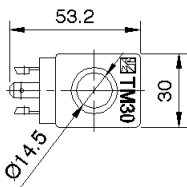

	TM25		TM25/S	
	Standard power		Low power – Low heating	
Voltage	Order code	Power	Order code	Power
230 VAC	296104	6 W	296105	4 W
115 VAC	296601	6 W	-	-
48 VAC	296201	6 W	296203	4 W
24 VAC	296301	6 W	296303	4 W
24 VDC	296400	6 W	296403	5 W
12 VDC	296501	9 W	296505	5 W

	TM30		TM30/S	
	Standard power		Low power – Low heating	
Voltage	Order code	Power	Order code	Power
230 VAC	295102	10 W	295104	7 W
115 VAC	295600	10 W	-	-
48 VAC	295200	10 W	295210	7 W
24 VAC	295300	10 W	295303	7 W
24 VDC	295401	10 W	295403	7 W
12 VDC	295500	10 W	-	-
380 VAC	-	-	295710	7 W

	TM35		TM35/S	
	Standard power		Low power – Low heating	
Voltage	Order code	Power	Order code	Power
230 VAC	297100	16 W	297102	8 W
115 VAC	297600	16 W	297602	8 W
48 VAC	297202	16 W	-	-
24 VAC	297300	16 W	297302	8 W
24 VDC	297400	18 W	297410	12 W
12 VDC	297500	18 W	297502	9 W
380 VAC	297710	16 W	-	-

	TM40		TM40/S	
	Standard power		Low power – Low heating	
Voltage	Order code	Power	Order code	Power
200 VDC	298009	22 W	298012	11 W
24 VDC	298042	22 W	-	-

TMEx35		
Voltage	Order code	Power
230 VAC/DC	290100	10 W
115 VAC/DC	290106	10 W
48 VAC/DC	290102	10 W
24 VAC/DC	290103	10 W