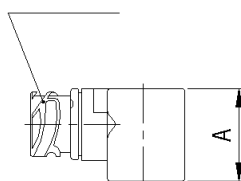

Voltage	TM25b		TM30b	
	Order code	Power	Order code	Power
24 VDC	296860	6 W	295860	10 W
12 VDC	296870	6 W	295870	10 W

DIN 72585

Type	A	B	C	D	E
TM25b	33.6	24	41	10	15
TM30b	40	30	44	14.5	19

Coil sealing sets for use in humid environment