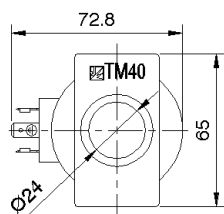

TM40		TM40/S	
	Standard power		Low power – Low heating	
Voltage	Order code	Power	Order code	Power
200 VDC	298009	22 W	298012	11 W
24 VDC	298042	22 W	-	-