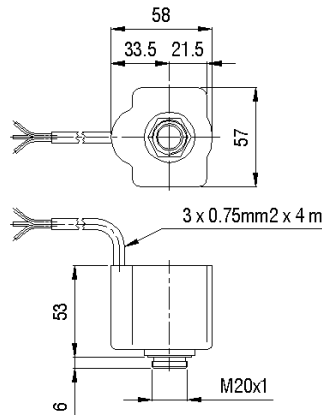

Voltage	TM25b		TM30b	
	Order code	Power	Order code	Power
24 VDC	296860	6 W	295860	10 W
12 VDC	296870	6 W	295870	10 W

DIN 72585

Type	A	B	C	D	E
TM25b	33.6	24	41	10	15
TM30b	40	30	44	14.5	19

Coil sealing sets for use in humid environment