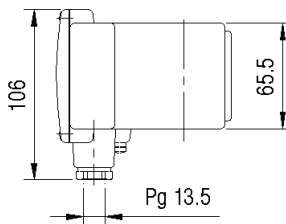

TMEx35		
Voltage	Order code	Power
230 VAC/DC	290100	10 W
115 VAC/DC	290106	10 W
48 VAC/DC	290102	10 W
24 VAC/DC	290103	10 W

**Ex II 2 G EEx me II T4
SIQ 04 ATEX 187X**

TMEx40		
Voltage	Order code	Power
230 VAC/DC	290110	22 W
115 VAC/DC	290116	22 W
48 VAC/DC	290112	22 W
24 VAC/DC	290113	22 W