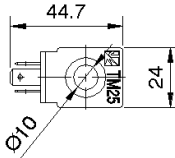

	TM25		TM25/S	
	Standard power		Low power – Low heating	
Voltage	Order code	Power	Order code	Power
230 VAC	296104	6 W	296105	4 W
115 VAC	296601	6 W	-	-
48 VAC	296201	6 W	296203	4 W
24 VAC	296301	6 W	296303	4 W
24 VDC	296400	6 W	296403	5 W
12 VDC	296501	9 W	296505	5 W

	TM30		TM30/S	
	Standard power		Low power – Low heating	
Voltage	Order code	Power	Order code	Power
230 VAC	295102	10 W	295104	7 W
115 VAC	295600	10 W	-	-
48 VAC	295200	10 W	295210	7 W
24 VAC	295300	10 W	295303	7 W
24 VDC	295401	10 W	295403	7 W
12 VDC	295500	10 W	-	-
380 VAC	-	-	295710	7 W

	TM35		TM35/S	
	Standard power		Low power – Low heating	
Voltage	Order code	Power	Order code	Power
230 VAC	297100	16 W	297102	8 W
115 VAC	297600	16 W	297602	8 W
48 VAC	297202	16 W	-	-
24 VAC	297300	16 W	297302	8 W
24 VDC	297400	18 W	297410	12 W
12 VDC	297500	18 W	297502	9 W
380 VAC	297710	16 W	-	-